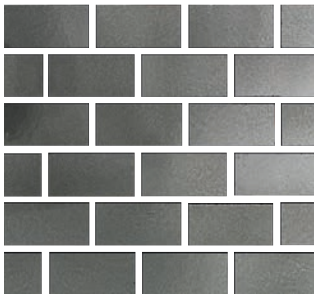

STAINLESS UM01
1 x 2 Brick-joint