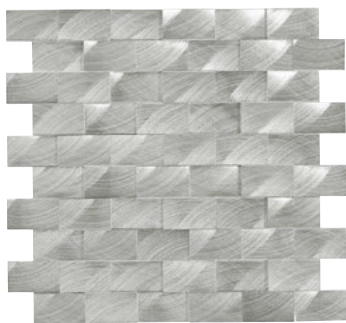

STEEL ST70 (1)
12 x 12 Random Interlocking Mosaic

COPPER ST71 (2)
12 x 12 Random Interlocking Mosaic

GUNMETAL ST72 (2)
12 x 12 Random Interlocking Mosaic

STEEL ST70 (1)
1 x 2 3D Brick-joint

STEEL ST70 (1)
1 x 1 Mosaic

STEEL ST70 (1)
1/2 x 1 Brick-joint

STEEL ST70 (1)
1/2 x 1/2 3D Cube

STEEL ST70 (1)
1 x 1 3D Block

STEEL ST70 (1)
1 x 2 Brick-joint

JOLLY TRIM

STEEL ST70 (1)

COPPER ST71 (1)

GUNMETAL ST72 (1)

All sizes shown are available in all colors.
(1) and (2) indicate price groups, (1) being the least expensive.

**The Framework
for a Modern Touch**

Configure an eye-catching contemporary design with Structure™. This modern mosaic line features mesh-mounted brushed aluminum in three metallic colors.