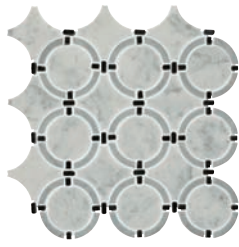

NATURAL STONE

RAINE™

MARBLE

DECORATIVE ACCENTS

STRATUS WHITE
BLEND DA34
Linear Random Mosaic –
Polished

STRATUS WHITE
BLEND DA37
Linked Ring Mosaic –
Honed

STRATUS WHITE BLEND DA40
Arabesque Mosaic – Polished

CIRRUS STORM
BLEND DA35
Linear Random
Mosaic – Polished

CIRRUS STORM
BLEND DA38
Linked Ring Mosaic –
Honed

CIRRUS STORM BLEND DA41
Arabesque Mosaic – Polished

CUMULUS GREY
BLEND DA36
Linear Random Mosaic –
Polished